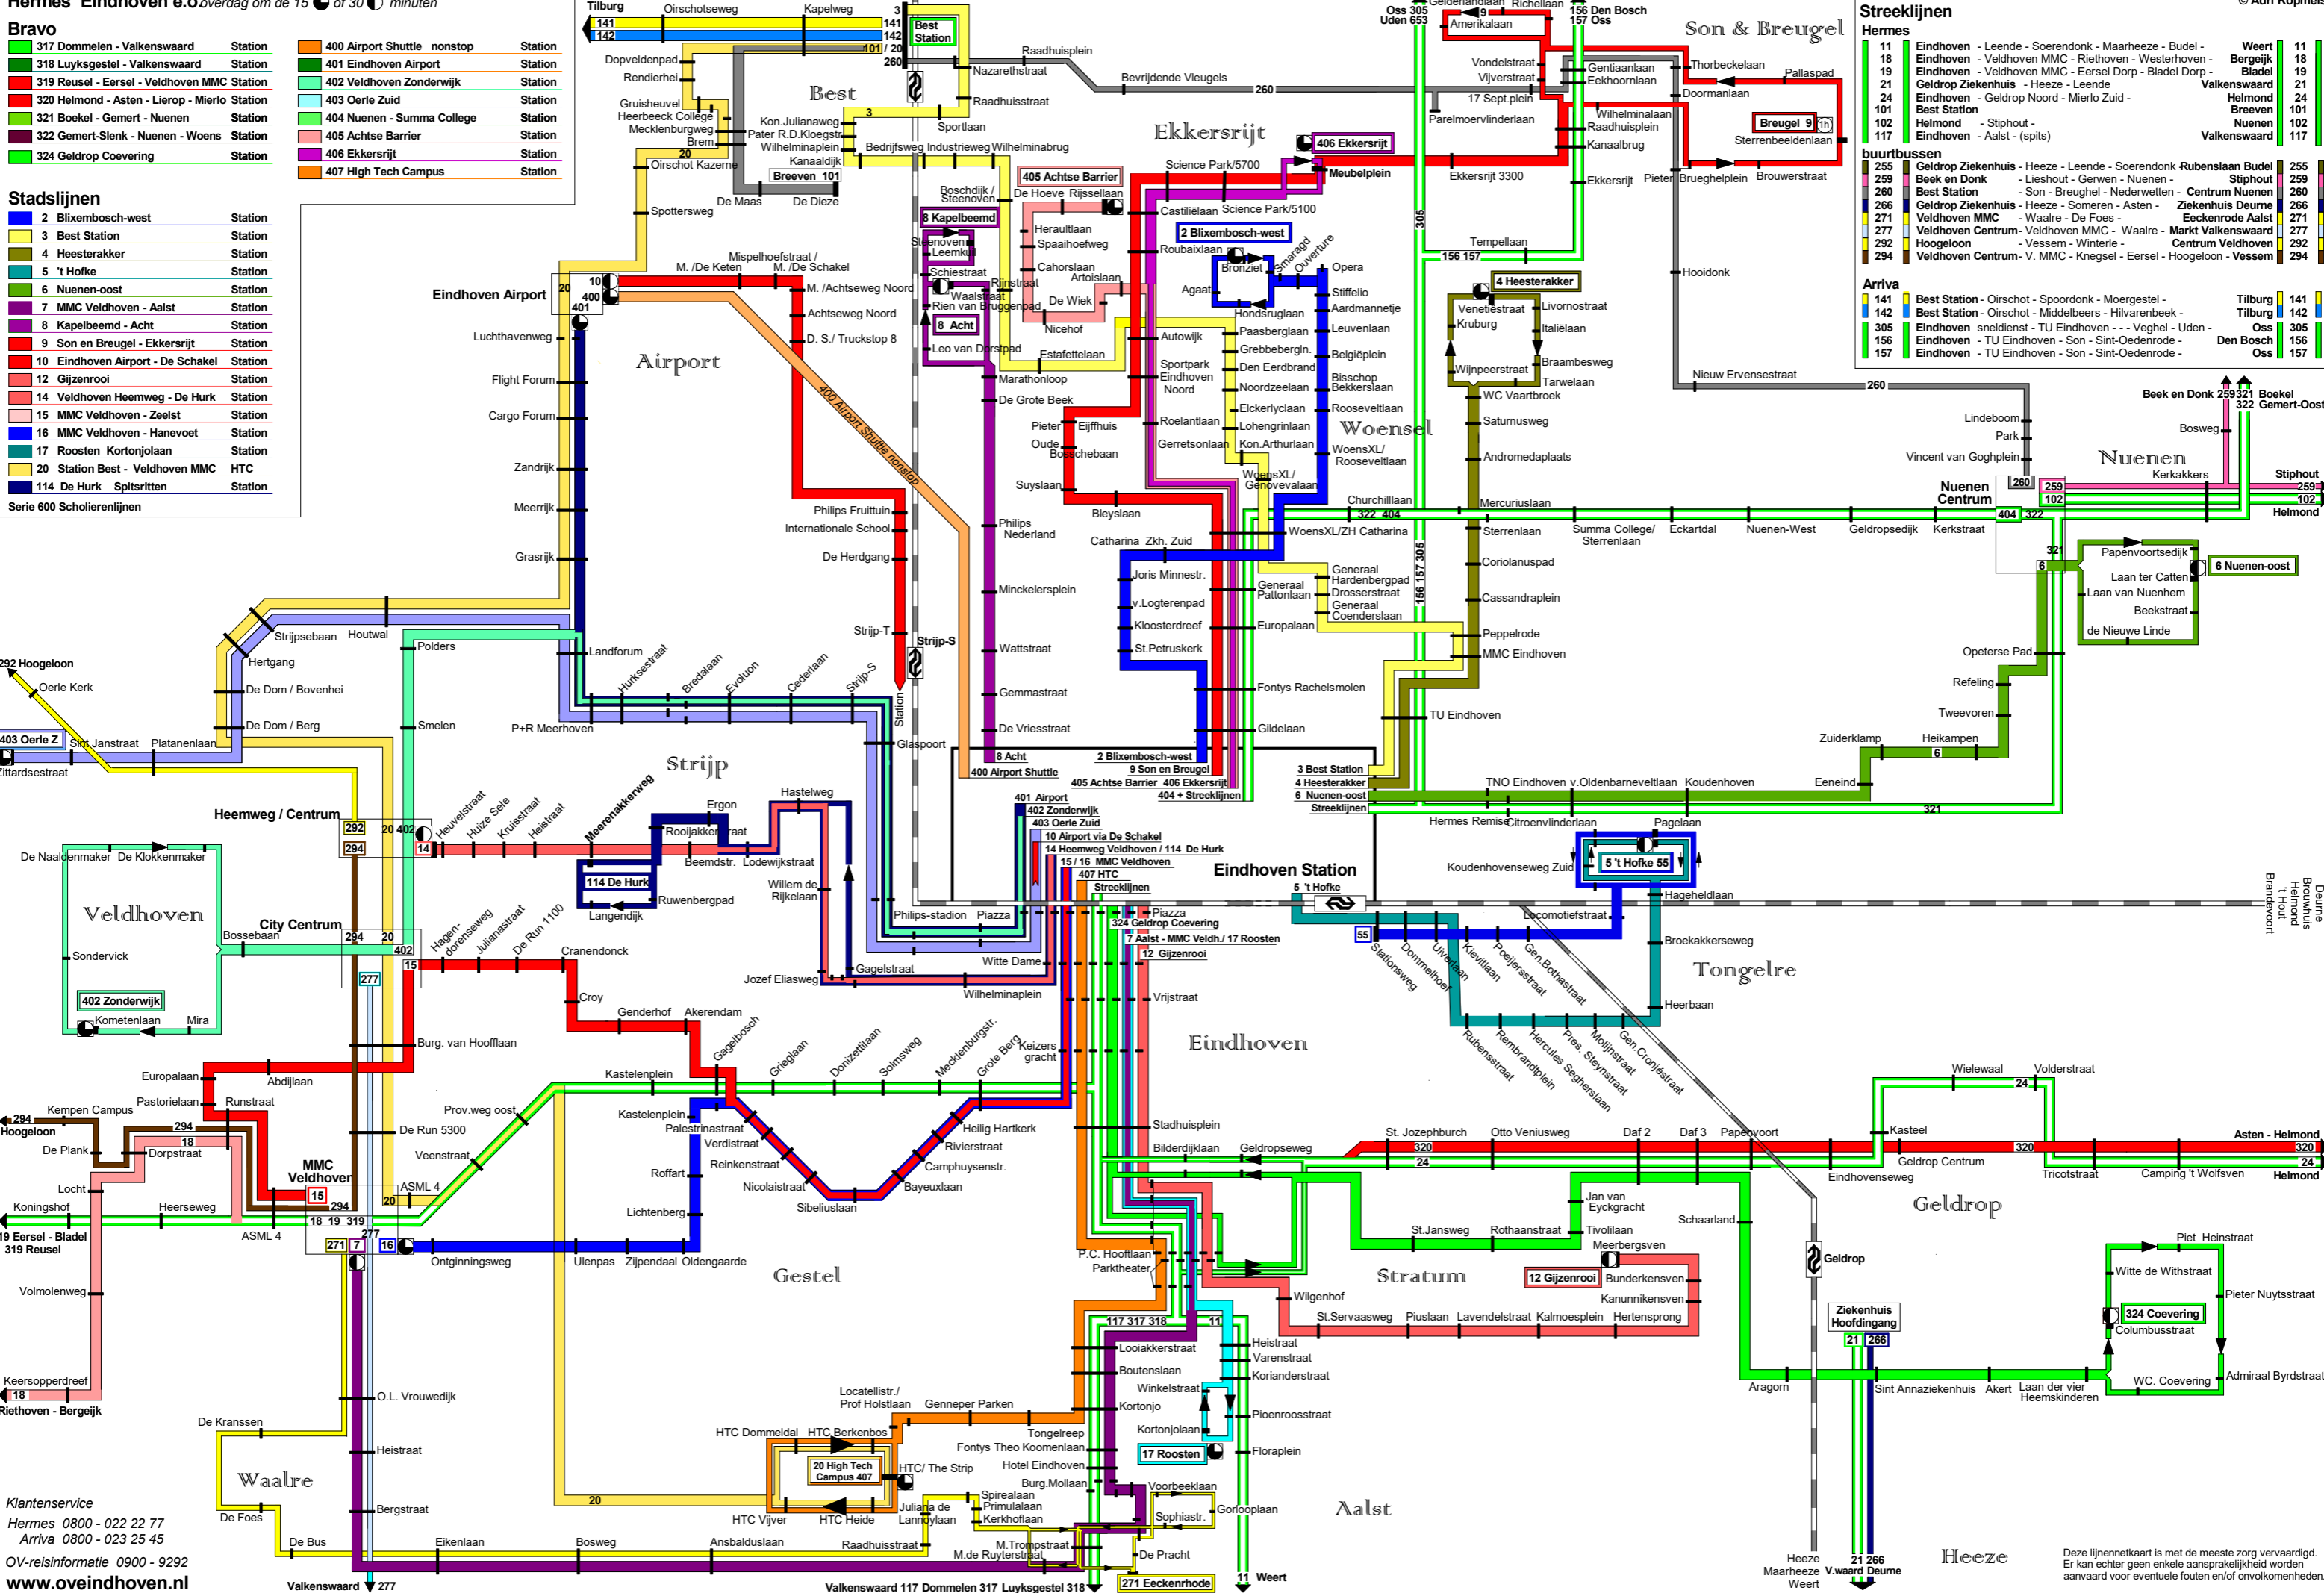

Hermes Eindhoven e.o. Overdag om de 15 of 30 minuten

- Bravo**
- 317 Dommelen - Valkenswaard Station
 - 318 Luyksgestel - Valkenswaard Station
 - 319 Reusel - Eersel - Veldhoven MMC Station
 - 320 Helmond - Asten - Lierop - Mierlo Station
 - 321 Boekel - Gemert - Nuenen Station
 - 322 Gemert-Slenk - Nuenen - Woens Station
 - 324 Geldrop Coevering Station

- 400 Airport Shuttle nonstop Station
- 401 Eindhoven Airport Station
- 402 Veldhoven Zonderwijk Station
- 403 Oerle Zuid Station
- 404 Nuenen - Summa College Station
- 405 Achtese Barrier Station
- 406 Ekkersrijt Station
- 407 High Tech Campus Station

- Stadslijnen**
- 2 Blixembosch-west Station
 - 3 Best Station Station
 - 4 Heesterakker Station
 - 5 't Hofke Station
 - 6 Nuenen-oost Station
 - 7 MMC Veldhoven - Aalst Station
 - 8 Kapelbeemd - Acht Station
 - 9 Son en Breugel - Ekkersrijt Station
 - 10 Eindhoven Airport - De Schakel Station
 - 12 Gijzenrooi Station
 - 14 Veldhoven Heemweg - De Hurk Station
 - 15 MMC Veldhoven - Zeelst Station
 - 16 MMC Veldhoven - Hanevoet Station
 - 17 Roosten Kortonjolaan Station
 - 20 Station Best - Veldhoven MMC HTC
 - 114 De Hurk Spitsritten Station
- Serie 600 Scholierenlijnen